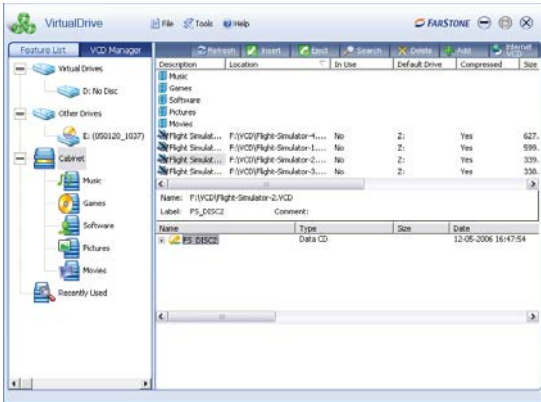

VirtualDrive® 11.5

The VCD Manager lets you organize your virtual discs in cabinets for easy retrieval and play.

VirtualDrive CD emulator converts CDs and unprotected DVDs into “virtual CDs” – MP3-like files that you can play in place of physical discs. These virtual CDs (VCDs) run directly on your hard drive, saving wear and tear on your CD-ROM drive and extending the battery life of laptop computers. They have access rates up to 200 times faster than physical CDs, boosting the performance of PC games, photo CDs, and disc-based applications.

Users can operate several VCDs simultaneously in up to 23 “virtual drives,” swapping them out for a seamless transition between volumes of a game. VirtualDrive’s simple, user-friendly GUI makes it easy to create unlimited VCDs, modify them with custom tracks and documentation, and manage them in a searchable virtual CD library. Virtual CDs can be shared over a network, stored on a wide variety of digital devices, and easily transported on a laptop computer or USB hard drive.